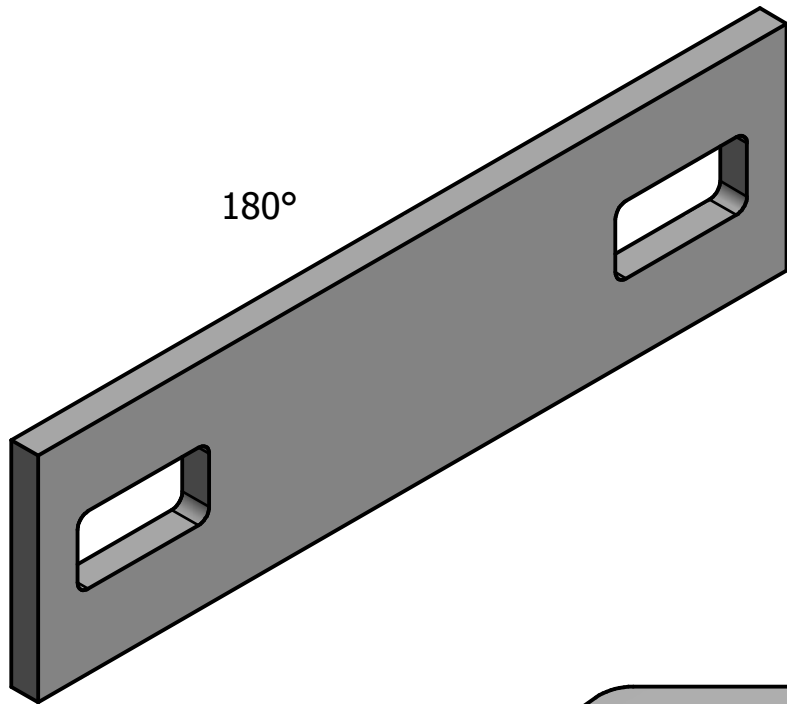

Fishplates 40x6.0mm

Palisade Fencing		
	Edition Oct 2012	Sheet 6 / 19