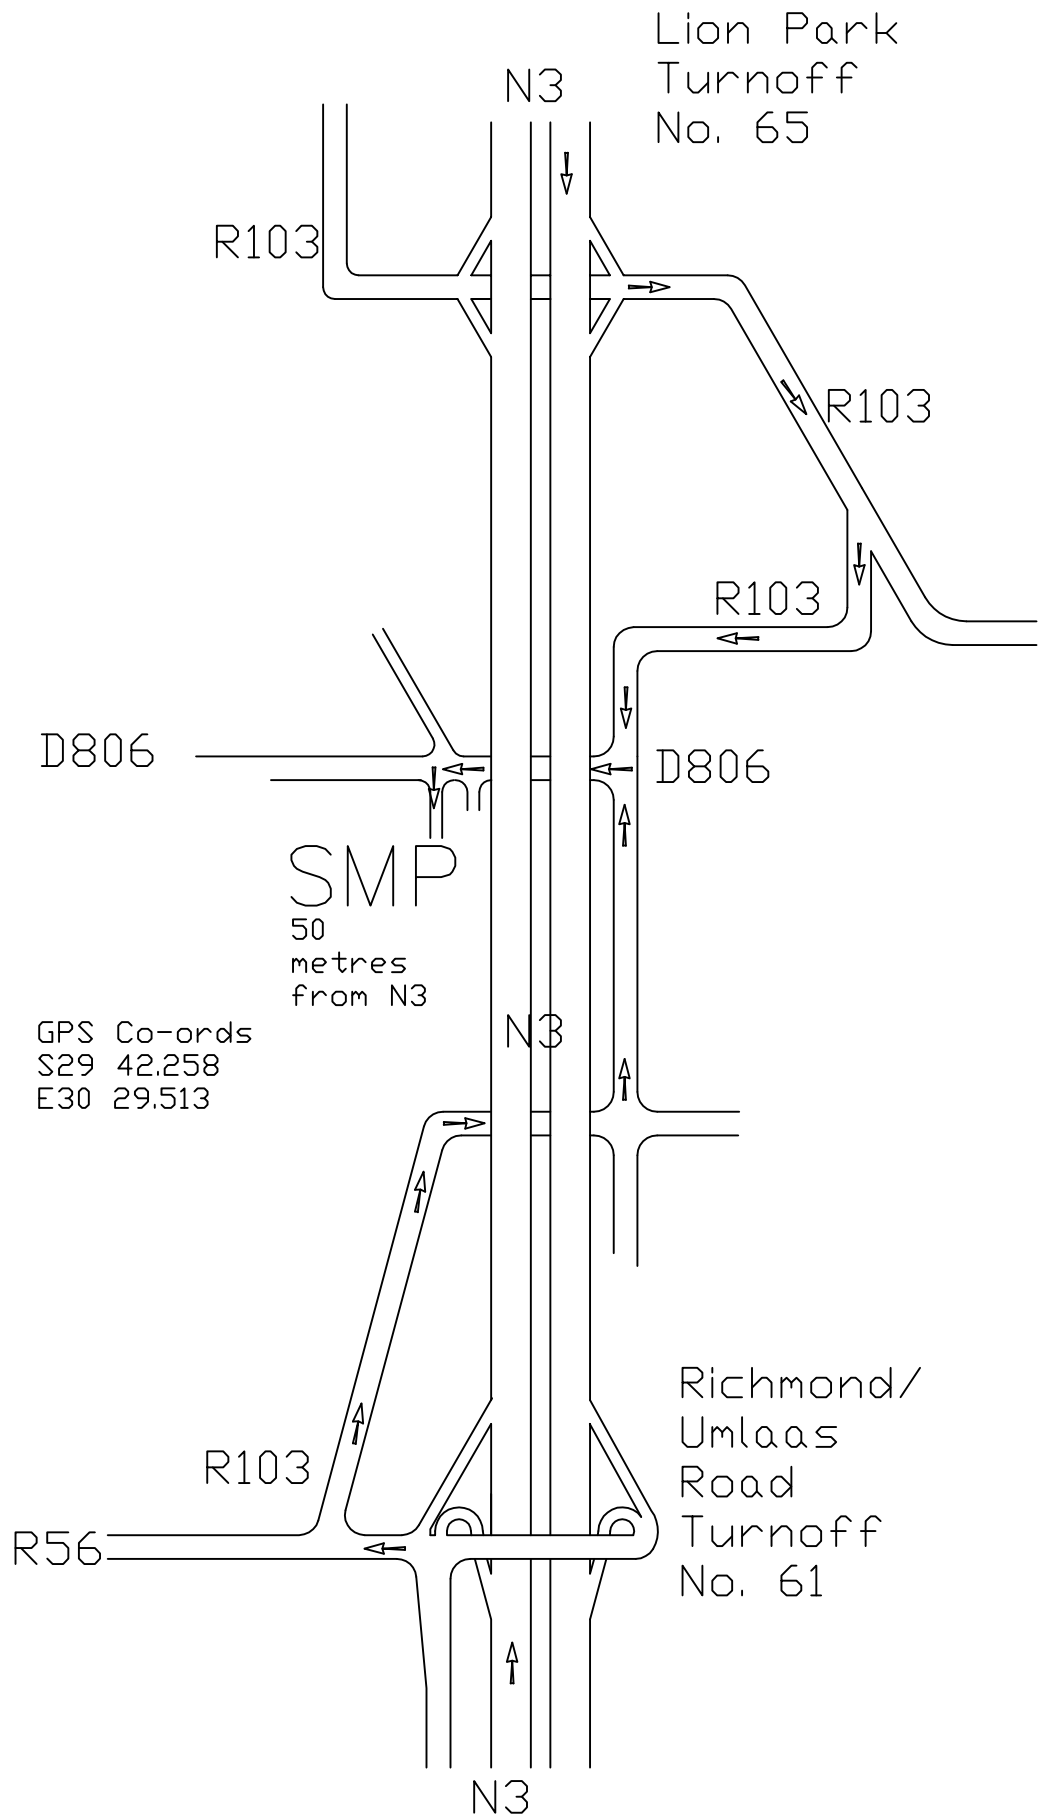

From PMB

Lion Park
Turnoff
No. 65

D806

SMP
50
metres
from N3

GPS Co-ords
S29 42.258
E30 29.513

Richmond/
Umlaas
Road
Turnoff
No. 61

From DBN